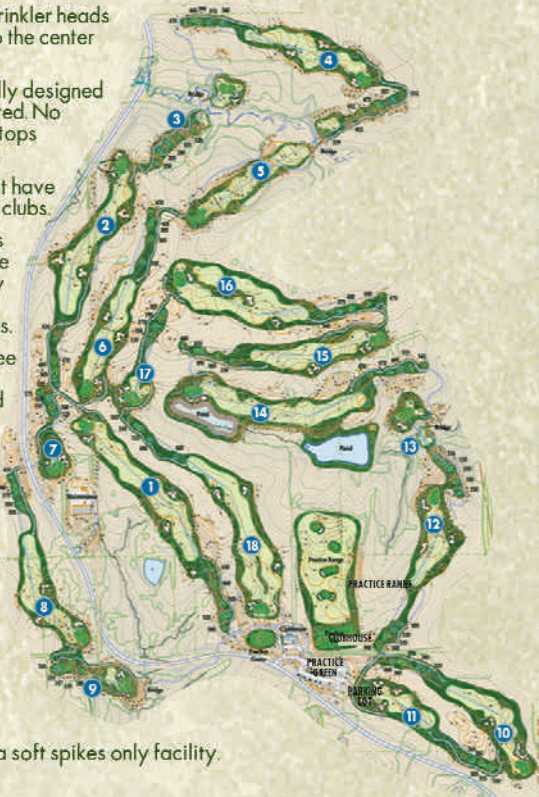

USGA RULES GOVERN ALL PLAY

LOCAL RULES

- Pace of play for the course is 4 hours 30 minutes. Please allow faster groups to play through.
- Please repair all ball marks on greens, replace or fill divots in fairways, and rake bunkers after use.
- Yardages on sprinkler heads are measured to the center of greens.
- Attire specifically designed for golf is required. No cut-offs or tank tops will be allowed.
- Each player must have their own set of clubs.
- Out of bounds is defined by white stakes, property fence lines, and resort roadways.
- Please take a free drop from all flower beds and landscaping areas.
- Drop area for #13 is at the bottom of the hill near bridge, all other drop areas are the forward teeing area.
- Play all native prairie grass areas as a lateral hazard.
- The Preserve is a soft spikes only facility.

THE PRESERVE ON RATHBUN LAKE

12633 Resort Drive, Moravia, IA 52571

641-724-1400 • 877-677-3344

www.honeycreekresort.com • golfshop@honeycreekresort.com

THE
PRESERVE
ON RATHBUN LAKE

Hole	1	2	3	4	5	6	7	8	9	In	INITIALS	10	11	12	13	14	15	16	17	18	Out	Total	Hcp	Net
Black	73.2/129	560	520	243	420	536	420	170	410	165	3444	401	354	365	210	545	440	470	205	553	3543	6987		
Green	71.2/128	535	505	207	401	511	405	162	390	153	3269	387	330	345	185	515	410	440	185	532	3329	6598		
Silver	69.8/124	505	485	181	392	485	385	151	375	147	3106	368	312	335	160	495	395	405	168	525	3163	6269		
Gold	M 67.9/114 W 73.1/125	460	470	165	374	447	365	137	350	134	2902	336	285	320	140	470	360	375	148	490	2924	5826		
Par	5	5	3	4	5	4	3	4	3	36		4	4	4	3	5	4	4	3	5	36	72		
Handicap	1	11	5	9	3	7	15	13	17			14	18	16	10	4	8	2	12	6				
Red	69.6/118	430	422	117	345	419	310	120	335	102	2600	314	265	305	122	430	330	335	133	420	2654	5254		
Handicap	1	11	5	9	3	7	15	13	17			14	18	16	10	4	8	2	12	6				